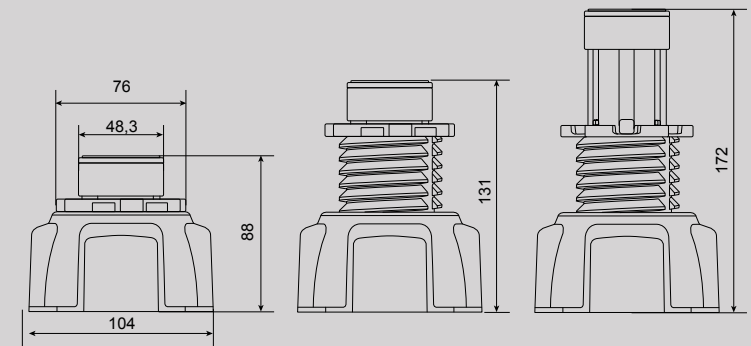

SHOWER TRAY FEET

► 450kg Weight Capacity Shower Tray Feet

- **ROBUST:** Each foot withstands 450kg
- **HEIGHT ADJUSTABLE:** From 58mm – 172mm with height graduation marks for accurate setting
- **STABILITY:** Anti-slip stabilising base for an optimal installation
- **INCREASED SAFETY:** Each foot has four floor fixing points

REFERENCE	30719767
EAN CODE	3375537196944
PACKAGING	Bag
QUANTITY	Pack of 4

ADJUSTABLE FROM 58mm to 172mm

► Easy height adjustment

✓ **TIP:**

By removing the extension leg, the tray can be installed with a minimum height of on 58mm.

104mm wide base: To increase reliability and easy floor installation.

WASTE CONNECTORS

DESCRIPTION	Ø1 1/4" extendable connector X Ø32mm outlet, supplied with fixing hook - 270 to 700mm	Ø1 1/2" extendable connector X Ø40mm outlet, supplied with fixing hook - 270 to 720mm
REFERENCE	73130001	73150001
EAN CODE	3375536033578	3375536033592
PACKAGING	Box	Bag
MULTIPLE / BOXED QUANTITY	01/120	01/100
TECHNICAL DRAWING		

ADAPTORS

				
DESCRIPTION	Ø40mm to Ø1 1/2" - EU to UK conversion adaptor	Ø32mm to Ø1 1/4" - EU to UK conversion adaptor	Ø40mm - 1 1/2" UK bent compression adaptor	1 1/4" compression adaptor fit for pedestal installations (for vertical drainage)
REFERENCE	39452001	39452002	83114774	30720532
EAN CODE	3375539056208	3375537162970	5024139039934	3375537204557
PACKAGING	Bulk	Bulk	Bag	Bag
MULTIPLE / BOXED QUANTITY	01/440	01/350	01/25	01/25