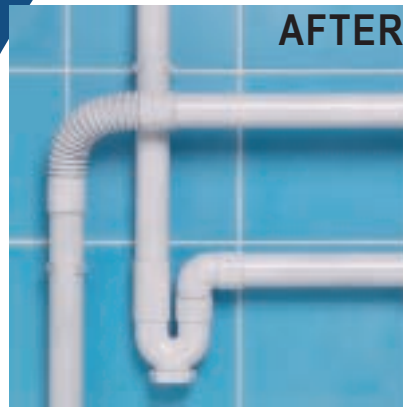

with MAGICFLEX®

TECHNICAL CHARACTERISTICS

Ringed flexible female-female connector
Resists temperatures from 0 to 96°C, detergents (bleach, washing-up liquid, washing powder, etc.) and hydrochloric acid-based drain clearing products.

ADVANTAGES

- Quick and easy to fit
- No need to calculate angles : Will bend to any angle between 0° and 120°.
- Can replace up to 6 rigid female-female connectors: 20°, 30°, 45°, 67°30', 87°30' elbows and sleeves.
- Only 1 reference to deal with per diameter.
- Compensates for misalignment between 2 tubes.
- Guaranteed 5 years

SOLVENT WELD version:

For use with PVC Solvent weld glue.

Available in 1 1/4, 1 1/2 (32mm and 40mm, in white or grey) and 4"(100-110mm).