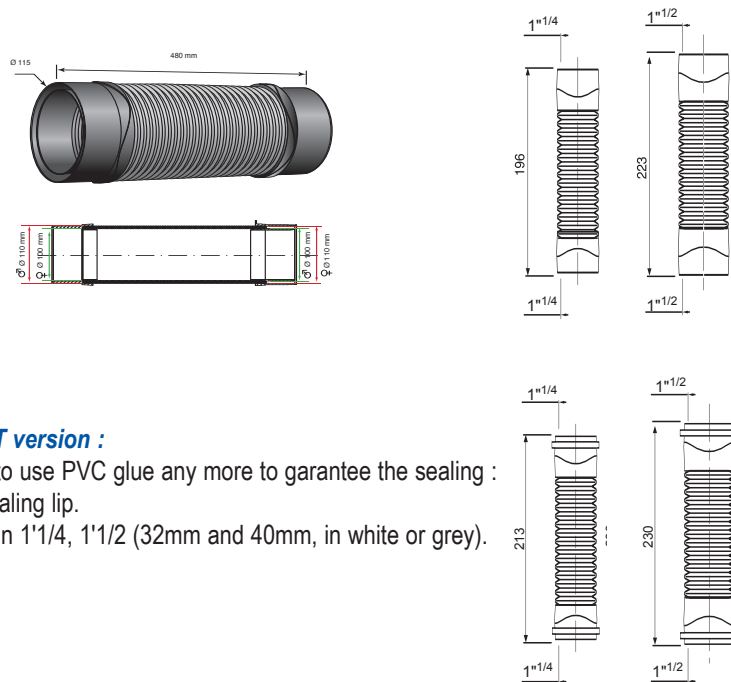

## TECHNICAL CHARACTERISTICS

Ringed flexible female-female connector  
Resists temperatures from 0 to 96°C, detergents (bleach, washing-up liquid, washing powder, etc.) and hydrochloric acid-based drain clearing products.

## ADVANTAGES

- Quick and easy to fit
- No need to calculate angles : Will bend to any angle between 0° and 120°.
- Can replace up to 6 rigid female-female connectors: 20°, 30°, 45°, 67°30', 87°30' elbows and sleeves.
- Only 1 reference to deal with per diameter.
- Compensates for misalignment between 2 tubes.
- Guaranteed 5 years

### SOLVENT WELD version:

For use with PVC Solvent weld glue.

Available in 1 1/4, 1 1/2 (32mm and 40mm, in white or grey) and 4"(100-110mm).

### PUSH-FIT version :

No need to use PVC glue any more to guarantee the sealing : double sealing lip.

Available in 1 1/4, 1 1/2 (32mm and 40mm, in white or grey).

Description	Ref	Code EAN	Pack	Boxed Qty
Magicflex female-female 1 1/4 white	79009007	3375539051968	Film	12
Magicflex female-female 1 1/4 grey	79009301	3375537127214	Film	12
Magicflex female-female 1 1/2 white	79008006	3375539051951	Film	12
Magicflex female-female 1 1/2 grey	79008301	3375537127221	Film	12
Magicflex Push-Fit female-female 1 1/4 white	79019401	3375537127245	Film	10
Magicflex Push-Fit female-female 1 1/4 grey	79019101	3375539057908	Film	10
Magicflex Push-Fit female-female 1 1/2 white	79020201	3375537127238	Film	10
Magicflex Push-Fit female-female 1 1/2 grey	79020101	3375539057953	Film	10
Magicflex male-female Ø100-Ø110mm	79007001	3375539042713	Bulk	15