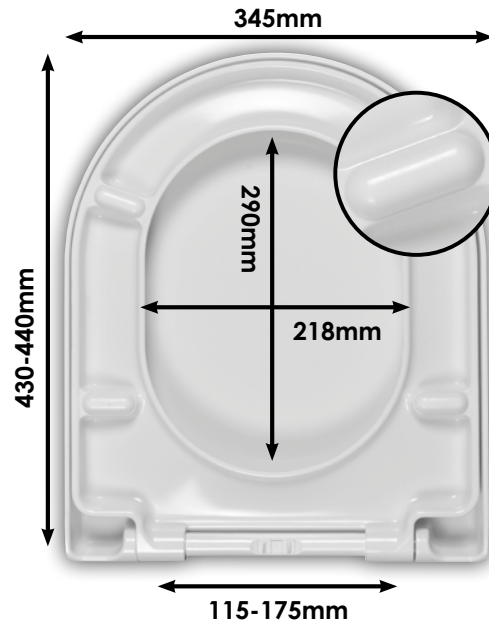

Hinge tested to 30,000 cycles.

D-SHAPE

D-SHAPE

Designed to suit D shaped pans.

EASY CLEAN

EASY TO CLEAN

Quick release mechanism on toilet seat.

TOP FIX

Hinge: Top fix, Soft close, Quick release
LOCK+ Stops seat movement
Ideal for blind hole fixing

D-Shape: Full wrap over with square edges

Product name	Reference	EAN code	Hinge	Packaging	Box Qty
DISCO Seat - White	20721512	3375537659340	Top Fix, Soft Close, Quick Release	Box	01/04