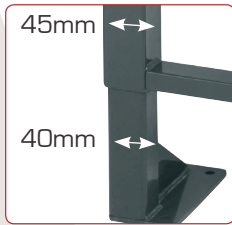

**PRO****Professional Quality****LOW WC & BIDET FRAME****PRO TECHNOLOGY****▶ UNIVERSAL:**

- All in one = low frame for wall hung WC pans & bidets,
- Wall and floor mounting.

▶ ADJUSTABLE:

- Adjustable feet,
- Wall fixing from 170 up to 325 mm, can be set sidelong.

PRO WHY CHOOSE WIRQUIN'S LOW FRAME ?

The new Low WC & bidet frame, manufactured from high quality materials, offers a universal solution compatible with most pan and bidet installations. It is quick to assemble and can be fitted in furniture 400 mm wide!

A HIGH QUALITY RELIABLE FRAME

DURABLE

The structure is made from epoxy coated steel paint which has been tested for 200 hours in a salty mist environment. Guaranteed anti-rust.

ADJUSTABLE

Adjustable in height (pan from 350 to 510mm), at the point of installation.

ROBUST

The Wirquin WC Frame complies to the 400kg standard.

SOLUTION FOR FURNITURE

Thanks to its small width and depth, it can be fitted in furniture 400 mm wide. Order our Jollytank cistern for a complete system.