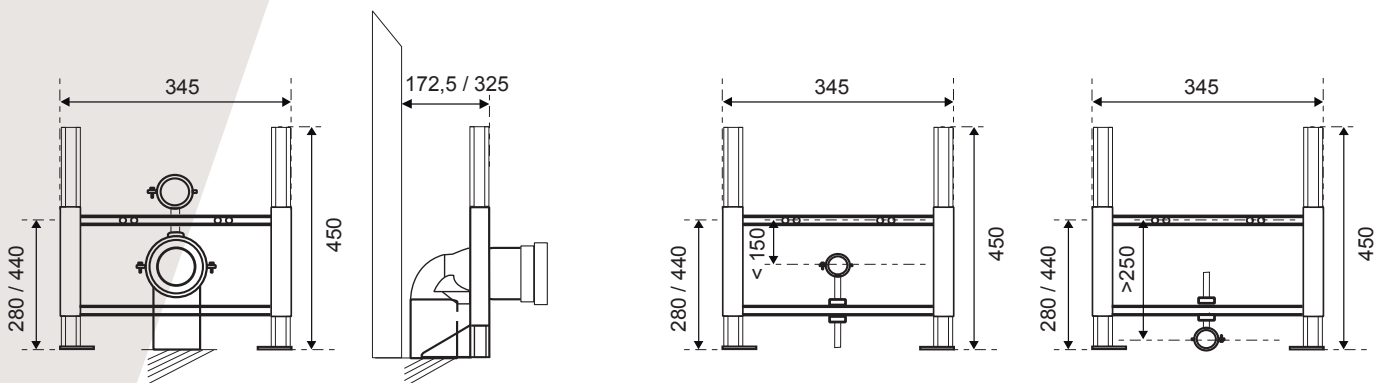

PRO WHY CHOOSE WIRQUIN'S LOW FRAME ?

The new Low WC & bidet frame, manufactured from high quality materials, offers a universal solution compatible with most pan and bidet installations. It is quick to assemble and can be fitted in furniture 400 mm wide!

A HIGH QUALITY RELIABLE FRAME

DURABLE

The structure is made from epoxy coated steel paint which has been tested for 200 hours in a salty mist environment. Guaranteed anti-rust.

ADJUSTABLE

Adjustable in height (pan from 350 to 510mm), at the point of installation.

ROBUST

The Wirquin WC Frame complies to the 400kg standard.

SOLUTION FOR FURNITURE

Thanks to its small width and depth, it can be fitted in furniture 400 mm wide. Order our Jollytank cistern for a complete system.

PRO TECHNICAL CHARACTERISTICS

PRO ELEMENTS SUPPLIED IN THE PACK

- Floor mounted and wall mounted versions
- Pan AND bidet fixing system
- Screws//bolts (floor and/or wall fixings, threaded screws for either concrete or wood joisted floors)
- Instructions