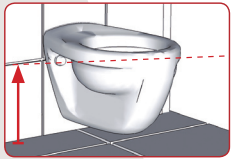

**PRO****Professional Quality****LOW WC & BIDET FRAME****PRO TECHNOLOGY****▶ UNIVERSAL:**

- All in one = low frame for wall hung WC pans & bidets,
- Wall and floor mounting.

▶ ADJUSTABLE:

- Adjustable feet,
- Wall fixing from 170 up to 325 mm, can be set sidelong.

PRO WHY CHOOSE WIRQUIN'S LOW FRAME ?

The new Low WC & bidet frame, manufactured from high quality materials, offers a universal solution compatible with most pan and bidet installations. It is quick to assemble and can be fitted in furniture 400 mm wide!

A HIGH QUALITY RELIABLE FRAME

DURABLE

The structure is made from epoxy coated steel paint which has been tested for 200 hours in a salty mist environment. Guaranteed anti-rust.

ADJUSTABLE

Adjustable in height (pan from 350 to 510mm), at the point of installation.

ROBUST

The Wirquin WC Frame complies to the 400kg standard.

SOLUTION FOR FURNITURE

Thanks to its small width and depth, it can be fitted in furniture 400 mm wide. Order our Jollytank cistern for a complete system.