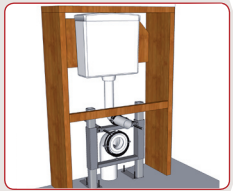

**PRO****Professional Quality****LOW WC & BIDET FRAME****PRO TECHNOLOGY****▶ UNIVERSAL:**

- All in one = low frame for wall hung WC pans & bidets,
- Wall and floor mounting.

▶ ADJUSTABLE:

- Adjustable feet,
- Wall fixing from 170 up to 325 mm, can be set sidelong.

PRO WHY CHOOSE WIRQUIN'S LOW FRAME ?

The new Low WC & bidet frame, manufactured from high quality materials, offers a universal solution compatible with most pan and bidet installations. It is quick to assemble and can be fitted in furniture 400 mm wide!

A HIGH QUALITY RELIABLE FRAME

DURABLE

The structure is made from epoxy coated steel paint which has been tested for 200 hours in a salty mist environment. Guaranteed anti-rust.

ADJUSTABLE

Adjustable in height (pan from 350 to 510mm), at the point of installation.

ROBUST

The Wirquin WC Frame complies to the 400kg standard.

SOLUTION FOR FURNITURE

Thanks to its small width and depth, it can be fitted in furniture 400 mm wide. Order our Jollytank cistern for a complete system.