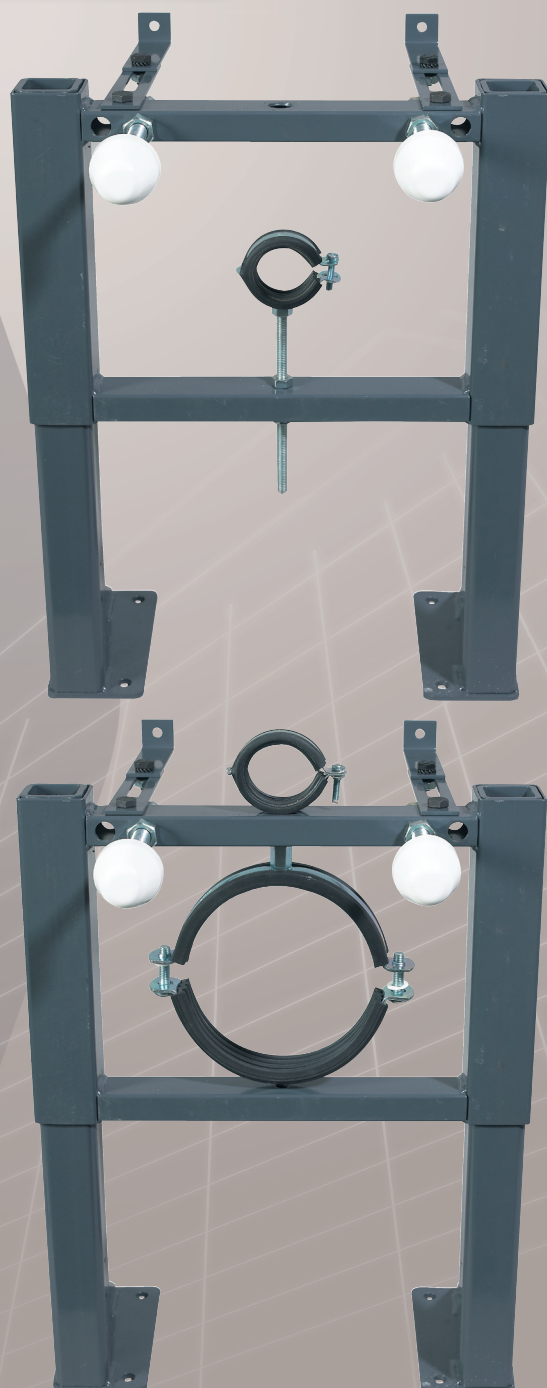

**PRO****Professional Quality****LOW WC & BIDET FRAME****PRO TECHNOLOGY****▶ UNIVERSAL:**

- All in one = low frame for wall hung WC pans & bidets,
- Wall and floor mounting.

▶ ADJUSTABLE:

- Adjustable feet,
- Wall fixing from 170 up to 325 mm, can be set sidelong.

PRO WHY CHOOSE WIRQUIN'S LOW FRAME ?

The new Low WC & bidet frame, manufactured from high quality materials, offers a universal solution compatible with most pan and bidet installations. It is quick to assemble and can be fitted in furniture 400 mm wide!

A HIGH QUALITY RELIABLE FRAME

DURABLE

The structure is made from epoxy coated steel paint which has been tested for 200 hours in a salty mist environment. Guaranteed anti-rust.

ADJUSTABLE

Adjustable in height (pan from 350 to 510mm), at the point of installation.

ROBUST

The Wirquin WC Frame complies to the 400kg standard.

SOLUTION FOR FURNITURE

Thanks to its small width and depth, it can be fitted in furniture 400 mm wide. Order our Jollytank cistern for a complete system.